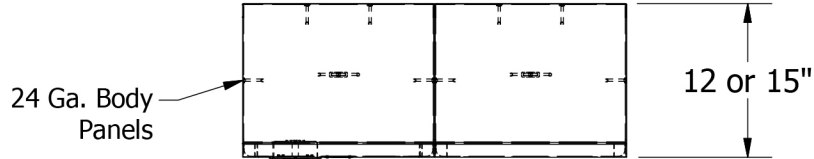

60" HIGH SINGLE TIER
JORGENSEN SIGNATURE PLUS LOCKER

Allow $\frac{1}{16}$ " growth per frame

Jorgenson Lockers
1239 South 700 West
Salt Lake City, UT 84104
101 Johnston Circle
Palmetto, GA 30268

Jorgenson Lockers
A div. of Jorgenson Industrial Companies
STRONG on Customer Service 877-952-0151