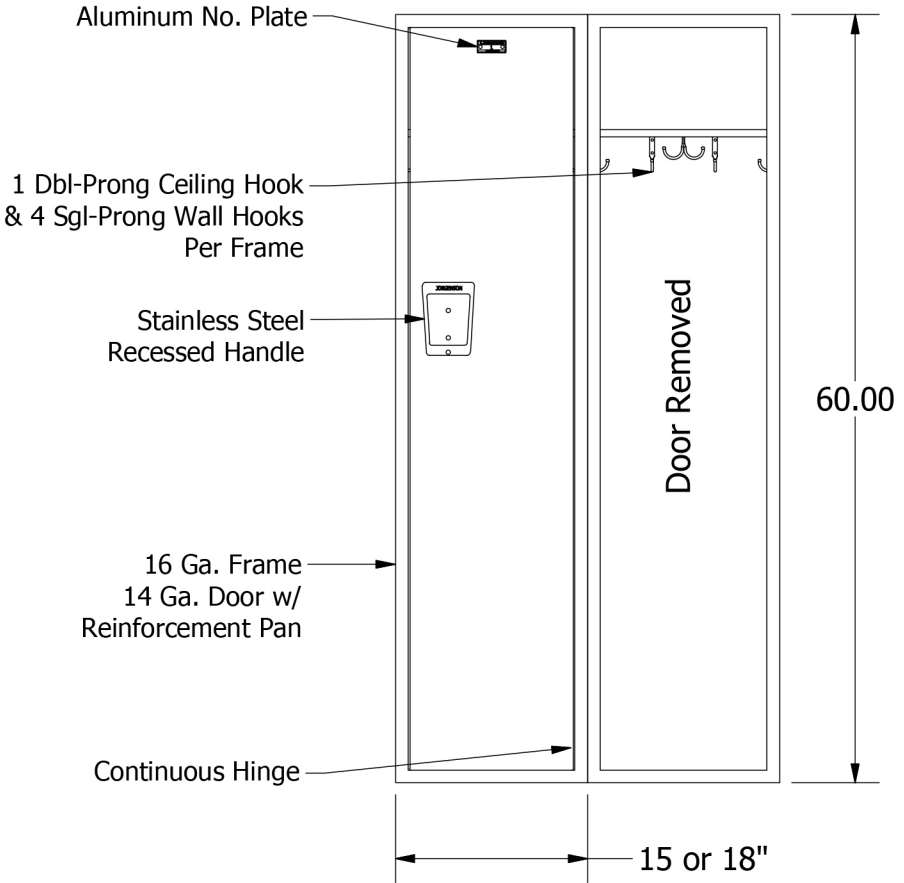

60" HIGH SINGLE TIER
JORGENSEN SIGNATURE PLUS LOCKER

Allow $\frac{1}{16}$ " growth per frame

Jorgenson Lockers
1239 South 700 West
Salt Lake City, UT 84104
101 Johnston Circle
Palmetto, GA 30268

Jorgenson Lockers
A div. of Jorgenson Industrial Companies
STRONG on Customer Service 877-952-0151