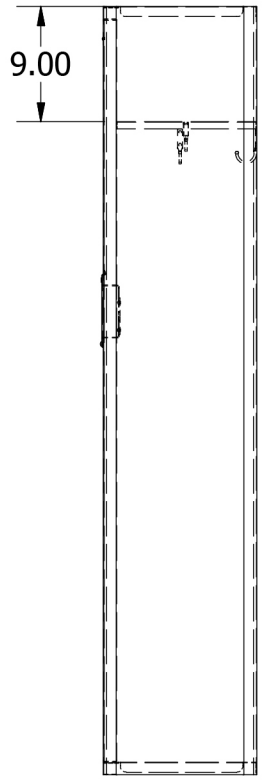

60" HIGH SINGLE TIER
JORGENSEN SIGNATURE PLUS LOCKER

Allow $\frac{1}{16}$ " growth per frame

Jorgenson Lockers
1239 South 700 West
Salt Lake City, UT 84104
101 Johnston Circle
Palmetto, GA 30268

Jorgenson Lockers
A div. of Jorgenson Industrial Companies
STRONG on Customer Service 877-952-0151